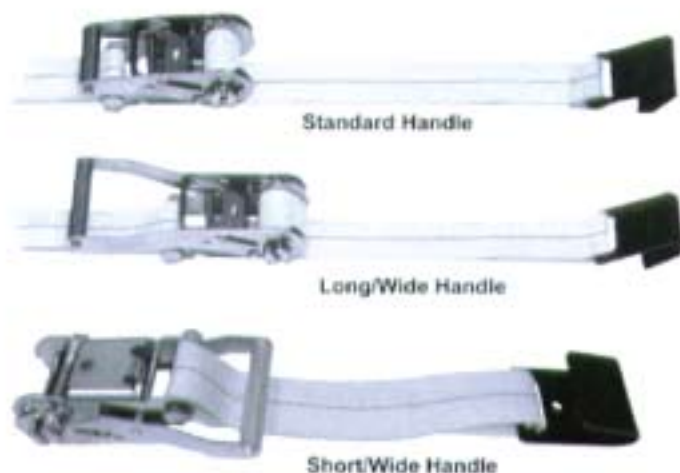

2" RATCHET STRAPS

Ratchet straps are top quality resin-coated webbing. All ratchet straps are labeled to meet DOT, CVSA, WSTDA, and CHP regulations. Follow all caution statements regarding ratchet straps on previous page.

STRAP ENDS

2" Straps

Fittings	27' P/N	30' P/N	Handle	MBS	WLL
Chain Anchors	KRY227CA	KRY230CA	Long Wide	10,000 lbs.	3,333 lbs.
D-Rings	KRY227DR		Long Wide	10,000 lbs.	3,333 lbs.
Flat Hooks	KRY227FH	KRY230FH	Long Wide	10,000 lbs.	3,333 lbs.
Flat Hooks	KRY227FH-SH	KRY230FH-SH	Standard	10,000 lbs.	3,333 lbs.
Flat Hooks	KRY227FH-SW	KRY230FH-SW	Short Wide	10,000 lbs.	3,333 lbs.
Flat Snap Hooks	KRY227FSH	KRY230FSH	Long Wide	10,000 lbs.	3,333 lbs.
Grab Hooks	KRY227GH	KRY230GH	Long Wide	10,000 lbs.	3,333 lbs.
Twisted Loops	KRY227TL	KRY230TL	Long Wide	10,000 lbs.	3,333 lbs.
Twisted Snap Hooks	KRY227TSH	KRY230TSH	Long Wide	10,000 lbs.	3,333 lbs.
Wire Hooks	KRY227WH	KRY230WH	Long Wide	10,000 lbs.	3,333 lbs.
Wire Hooks	KRY227WH-SH	KRY230WH-SH	Standard	10,000 lbs.	3,333 lbs.

3" RATCHET STRAPS

Ratchet straps are top quality resin-coated webbing. All ratchet straps are labeled to meet DOT, CVSA, WSTDA, and CHP regulations. Follow all caution statements regarding ratchet straps on previous page.

STRAP ENDS

3" Straps

Fittings	27' P/N	30' P/N	Handle	MBS	WLL
Chain Anchors	KRY327CA	KRY330CA	Long	15,200 lbs.	5,067 lbs.
D-Rings	KRY327DR		Long	15,000 lbs.	5,000 lbs.
Flat Hooks	KRY327FH	KRY330FH	Long	15,000 lbs.	5,000 lbs.
Wire Hooks	KRY327WH		Long	15,000 lbs.	5,000 lbs.