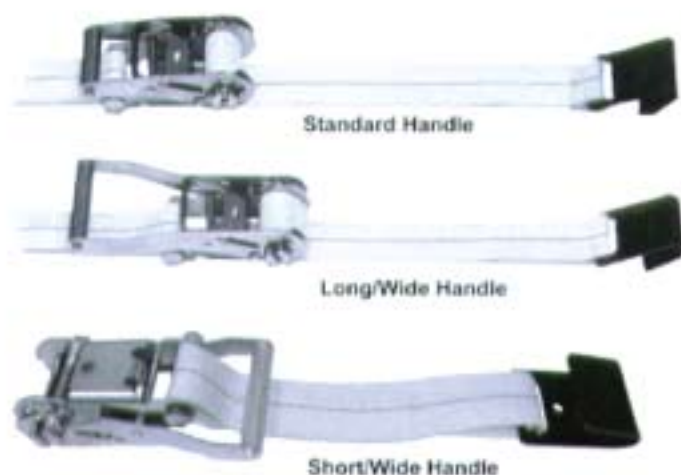

3" RATCHET STRAPS

Ratchet straps are top quality resin-coated webbing. All ratchet straps are labeled to meet DOT, CVSA, WSTDA, and CHP regulations. Follow all caution statements regarding ratchet straps on previous page.

STRAP ENDS

3" Straps

Fittings	27' P/N	30' P/N	Handle	MBS	WLL
Chain Anchors	KRY327CA	KRY330CA	Long	15,200 lbs.	5,067 lbs.
D-Rings	KRY327DR		Long	15,000 lbs.	5,000 lbs.
Flat Hooks	KRY327FH	KRY330FH	Long	15,000 lbs.	5,000 lbs.
Wire Hooks	KRY327WH		Long	15,000 lbs.	5,000 lbs.

4" RATCHET STRAPS

Ratchet straps are top quality resin-coated webbing. All ratchet straps are labeled to meet DOT, CVSA, WSTDA, and CHP regulations. Follow all caution statements regarding ratchet straps on previous page.

STRAP ENDS

4" Straps

Fittings	27' P/N	30' P/N	Handle	MBS	WLL
Chain Anchors		KRY430CA	Long	16,200 lbs.	5,400 lbs.
D-Rings	KRY427DR	KRY430DR	Long	20,000 lbs.	6,667 lbs.
Flat Hooks	KRY427FH	KRY430FH	Long	15,000 lbs.	5,000 lbs.
Wire Hooks	KRY427WH	KRY430WH	Long	20,000 lbs.	6,667 lbs.