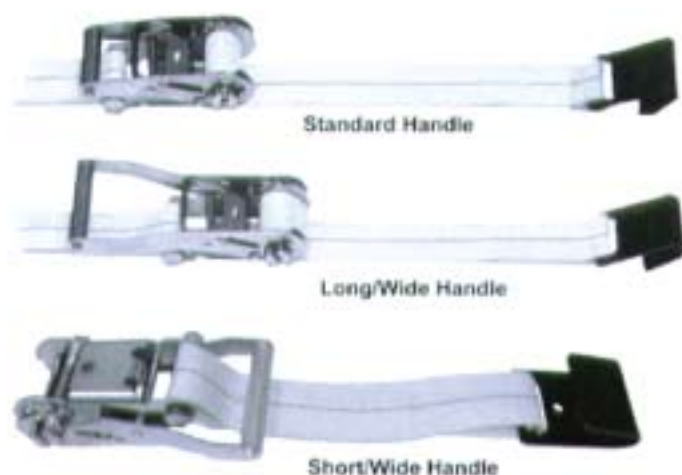

2" RATCHET STRAPS

Ratchet straps are top quality resin-coated webbing. All ratchet straps are labeled to meet DOT, CVSA, WSTDA, and CHP regulations. Follow all caution statements regarding ratchet straps on previous page.

STRAP ENDS

2" Straps

Fittings	27' P/N	30' P/N	Handle	MBS	WLL
Chain Anchors	KRY227CA	KRY230CA	Long Wide	10,000 lbs.	3,333 lbs.
D-Rings	KRY227DR		Long Wide	10,000 lbs.	3,333 lbs.
Flat Hooks	KRY227FH	KRY230FH	Long Wide	10,000 lbs.	3,333 lbs.
Flat Hooks	KRY227FH-SH	KRY230FH-SH	Standard	10,000 lbs.	3,333 lbs.
Flat Hooks	KRY227FH-SW	KRY230FH-SW	Short Wide	10,000 lbs.	3,333 lbs.
Flat Snap Hooks	KRY227FSH	KRY230FSH	Long Wide	10,000 lbs.	3,333 lbs.
Grab Hooks	KRY227GH	KRY230GH	Long Wide	10,000 lbs.	3,333 lbs.
Twisted Loops	KRY227TL	KRY230TL	Long Wide	10,000 lbs.	3,333 lbs.
Twisted Snap Hooks	KRY227TSH	KRY230TSH	Long Wide	10,000 lbs.	3,333 lbs.
Wire Hooks	KRY227WH	KRY230WH	Long Wide	10,000 lbs.	3,333 lbs.
Wire Hooks	KRY227WH-SH	KRY230WH-SH	Standard	10,000 lbs.	3,333 lbs.

3" RATCHET STRAPS

Ratchet straps are top quality resin-coated webbing. All ratchet straps are labeled to meet DOT, CVSA, WSTDA, and CHP regulations. Follow all caution statements regarding ratchet straps on previous page.

STRAP ENDS

3" Straps

Fittings	27' P/N	30' P/N	Handle	MBS	WLL
Chain Anchors	KRY327CA	KRY330CA	Long	15,200 lbs.	5,067 lbs.
D-Rings	KRY327DR		Long	15,000 lbs.	5,000 lbs.
Flat Hooks	KRY327FH	KRY330FH	Long	15,000 lbs.	5,000 lbs.
Wire Hooks	KRY327WH		Long	15,000 lbs.	5,000 lbs.