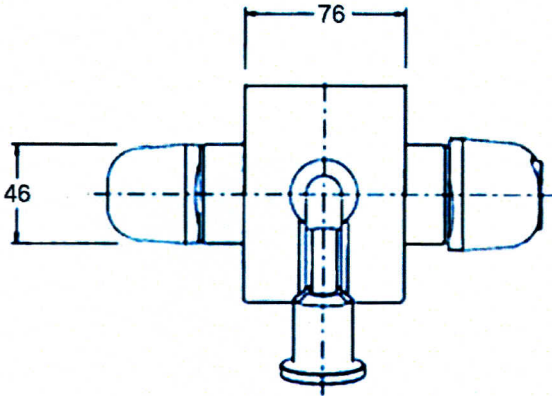

**INTERCONNECTOR  
TYPE BLR 1212**

**TECHNICAL INFORMATION**

---

WEIGHT: 6KG

FINISH: Self colour