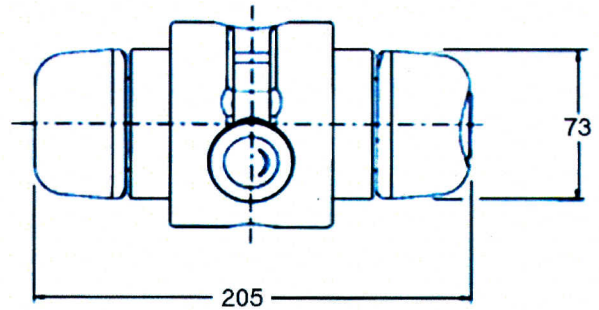

**INTERCONNECTOR  
TYPE BLR 1212**

**TECHNICAL INFORMATION**

---

WEIGHT: 6KG

FINISH: Self colour