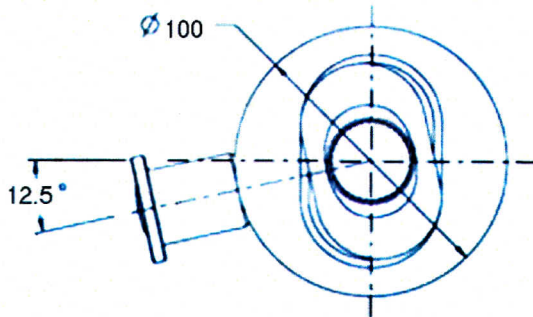

**INTERCONNECTOR  
TYPE BLR 1212**

**TECHNICAL INFORMATION**

---

WEIGHT: 6KG

FINISH: Self colour